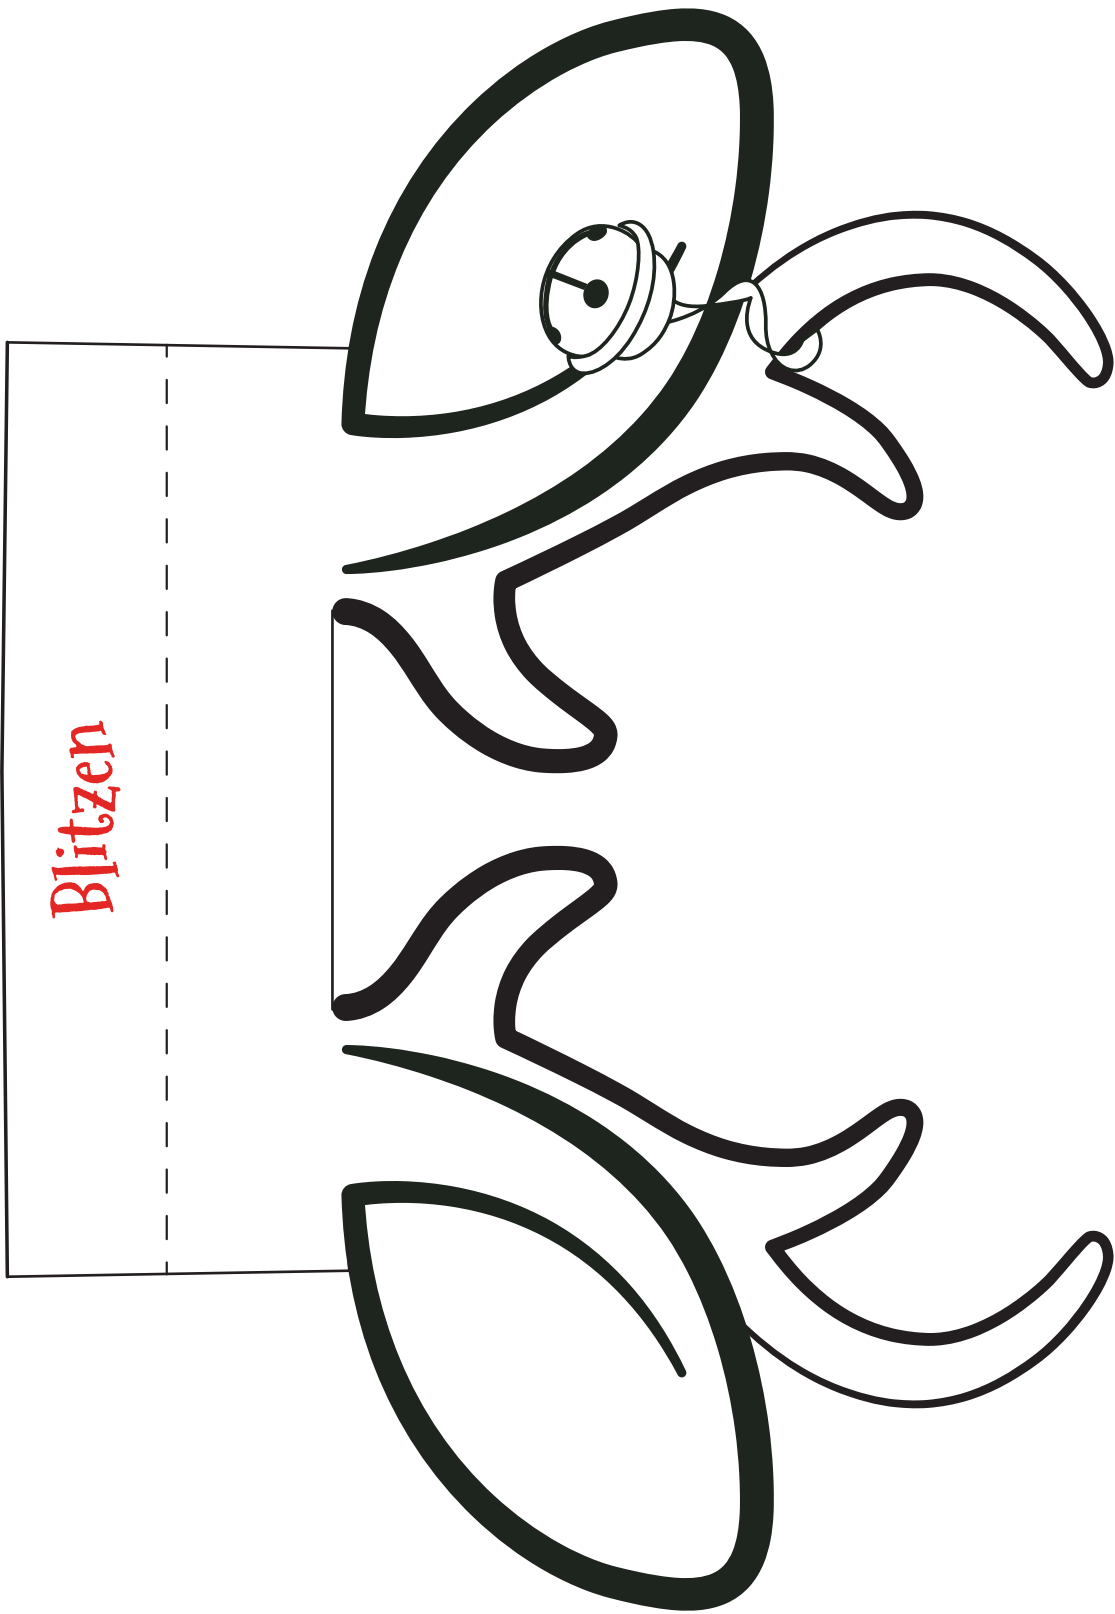

A blue rectangular template for winter headbands. At the top, there are three decorative icons: a reindeer head with antlers and a bell, a red winter hat with a yellow smile, and a white snowflake. The text 'Winter Friends' is written in a white, cursive font, and 'HEADBANDS' is in a white, sans-serif font below it. The instructions are in white text: 'Attach two or three together at the ends for the right size headband. Then fold ears and attach around headband.' A tip follows: 'TIP: Print on cardstock so they stand up.' At the bottom, the 'Plant Therapy' logo is shown with a leaf icon, and 'ESSENTIAL OILS' is written below it. The template has decorative scrollwork at the top and bottom corners.

Winter Friends
HEADBANDS

Attach two or three together at the ends for the right size headband. Then fold ears and attach around headband.

TIP: Print on cardstock so they stand up.

Plant Therapy[®]
ESSENTIAL OILS