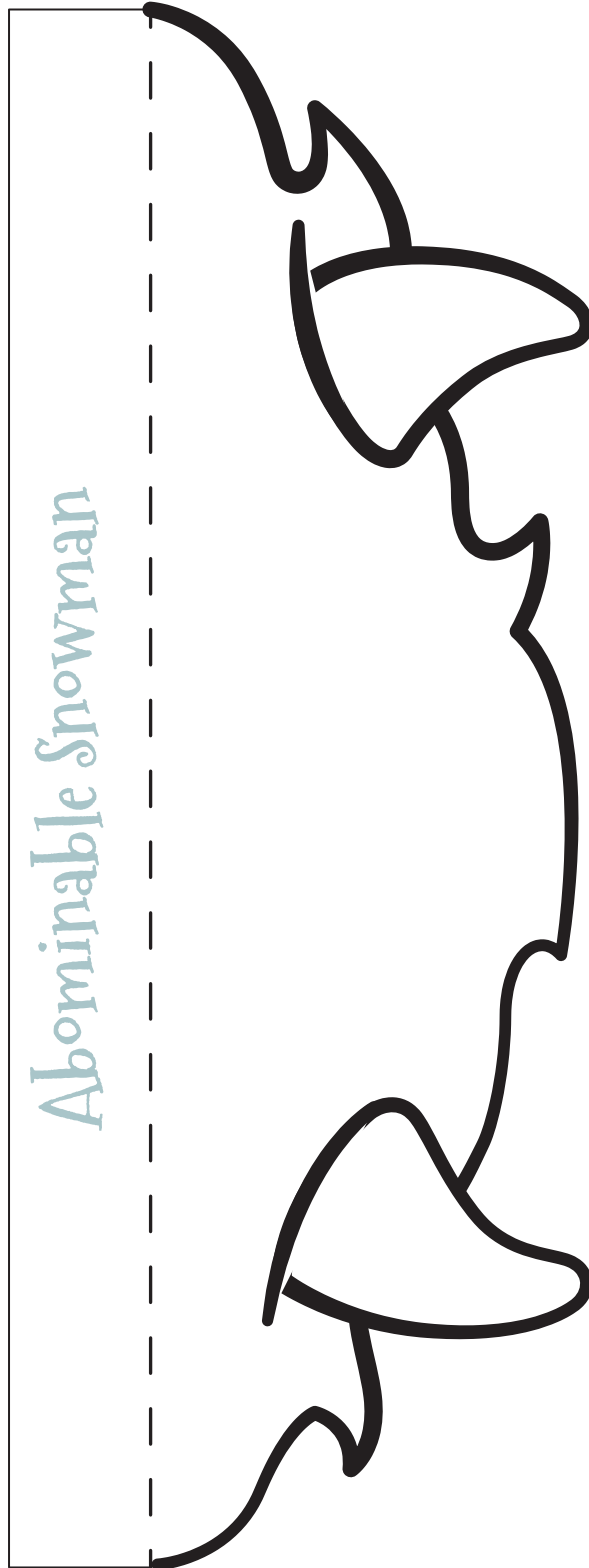

Abominable Snowman